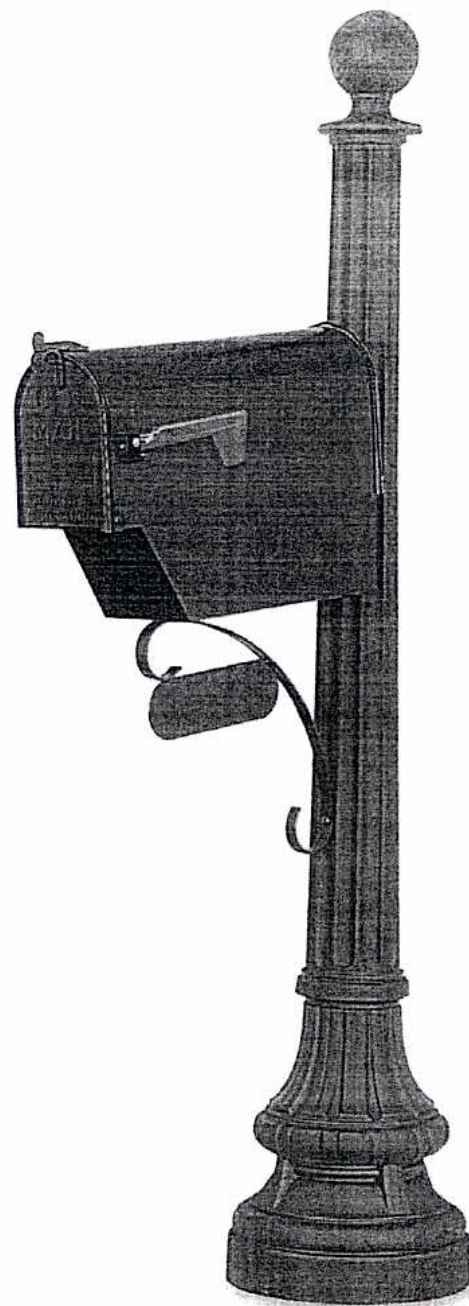

Postal Products Unlimited Inc.

500 W Oklahoma Ave Milwaukee, WI 53207 Ph. 1.800.229.4500 x1067 Fax: 1.800.570.0007

1-800-229-4500

The Birmingham Mailbox

Model# N10219813

Hawks Landing Customer # 525836

Parts List:

Model #	Description	Cost
N1004695	Rural Mailbox	$11.40
N1023720L	Mailbox Post	$75.00
N1020041	Newspaper Tube	$28.00
N1021101a	Back Bracket	$5.00
N1020038	Front Bracket	$28.00
N1019748	Address Plate/Scroll	$25.00
N1022331	Vinyl Address Label	$5.00

*To obtain the Hawkslanding "H" decal on the newspaper tube

Contact: Julie Schmitt @ 848-2032

To order mailbox or replacement parts please contact:

Senior Sales Representative

Paul Orta

500 W Oklahoma Ave
Milwaukee, WI 53207

1(800) 229-4500 extension 1067

Fax: 1(800) 570-0007

paulo@postalproducts.com

www.mailproducts.com